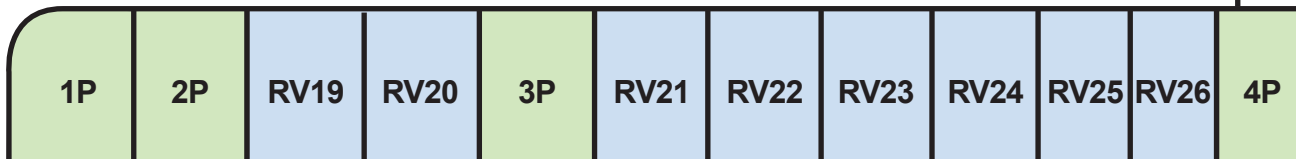

ENTRANCE

DRIVEWAY

Campground

P = Primitive, non-electric
RV = Large electric
E = Small electric, popup camper/tent