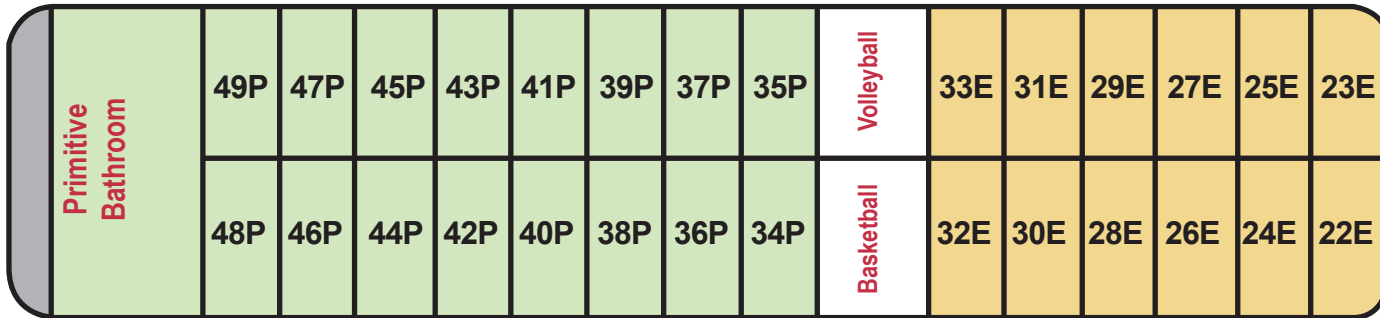

DRIVEWAY

DRIVEWAY

DRIVEWAY

DUMP STATION

DUMPSTER

DRIVEWAY

DRIVEWAY

← TO RIVER

ENTRANCE

DRIVEWAY

Campground

P = Primitive, non-electric
RV = Large electric
E = Small electric, popup camper/tent